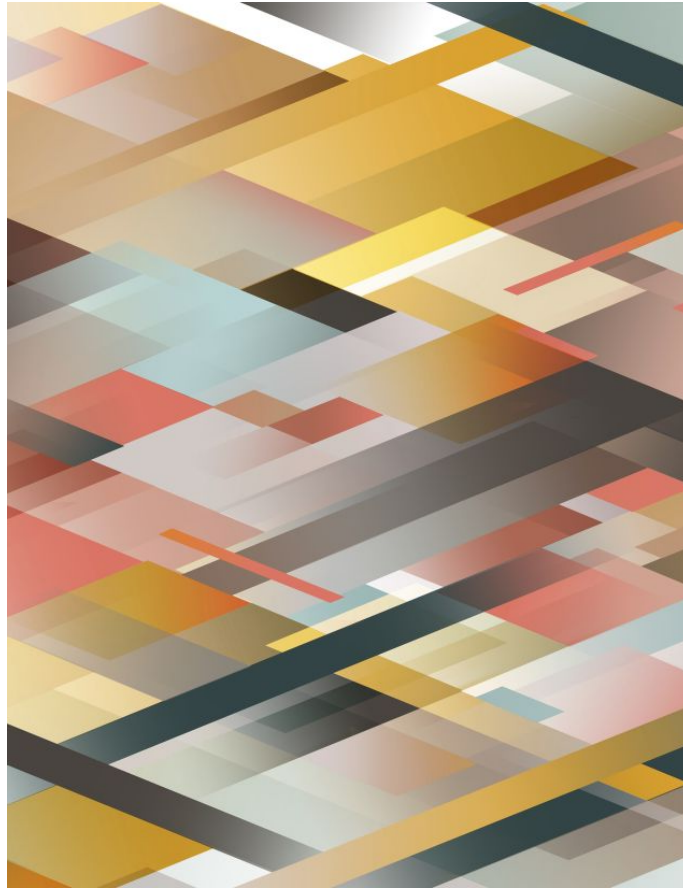

KIT MILES

Design Name	Diagonal Gradient
Product Code	DG 201
Colour	Ochre Gold
Composition	Velvet
Weight	750 grs / mtl
Vertical design repeat	190 cm
Horizontal design repeat	136 cm
Martindale	50,000 +
Washing instruction	Dry clean only