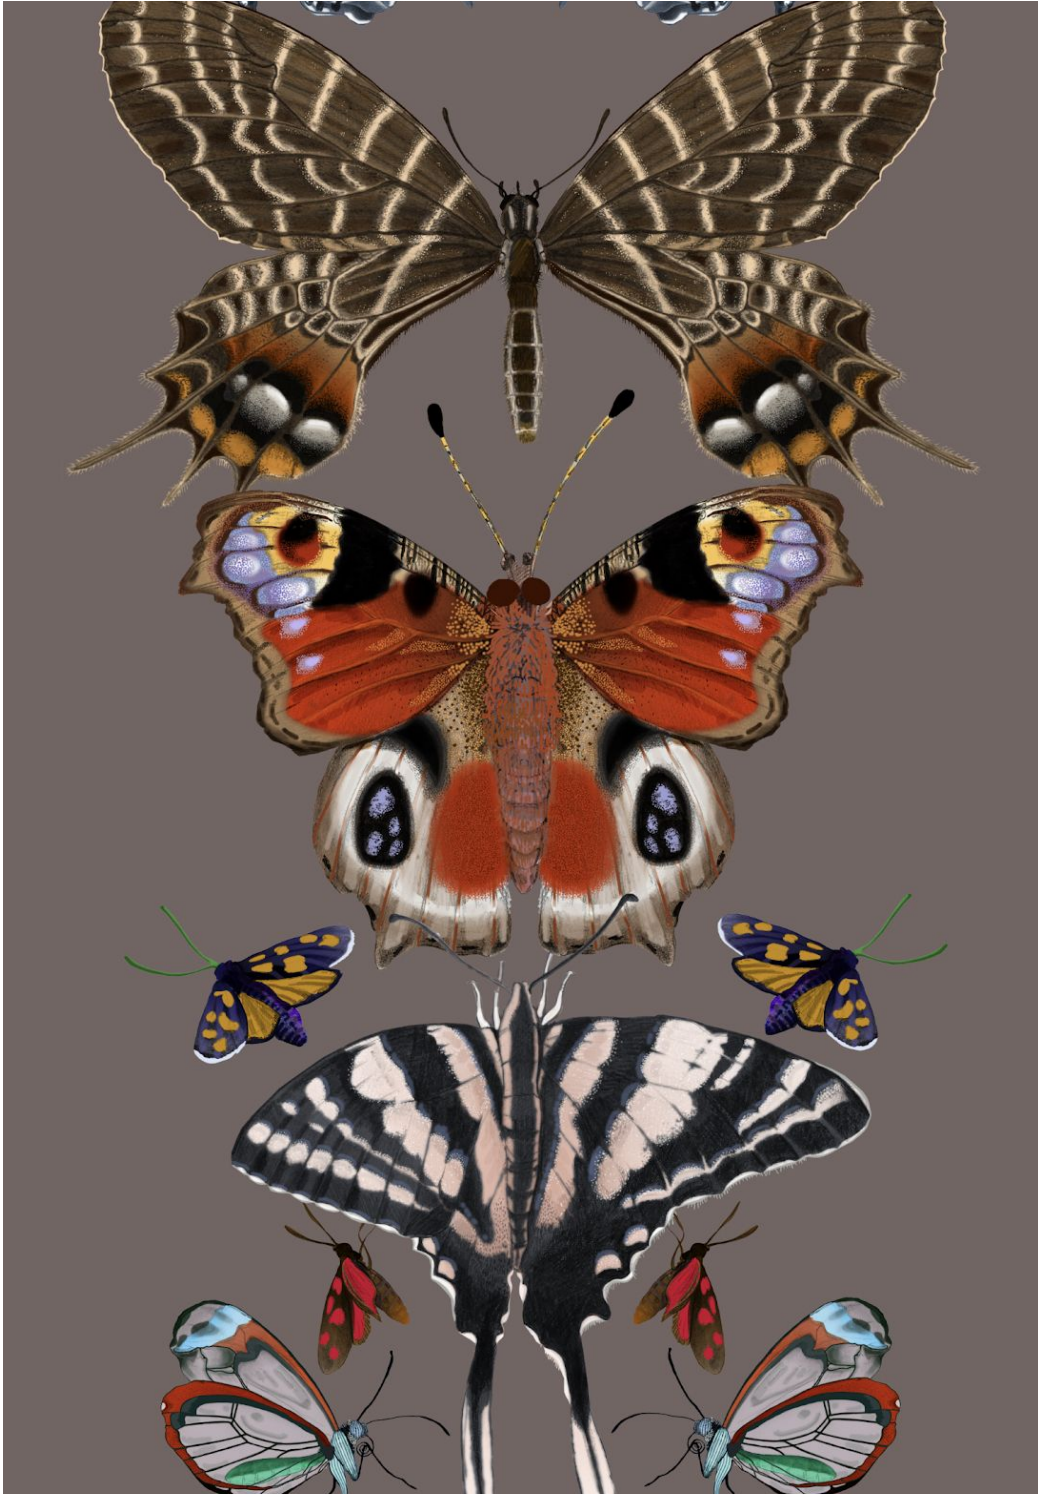

# KIT MILES

IMAGE DISPLAYS TWO WIDTHS

Design Name	Metamorphosis
Product Code	8941 1113
Colour	Saddle
Repeat	W 70 cm / H 198.5 cm   Block (27.6 x 78 inches)
Roll size	Sold by 10m roll (10.9 yards)
Care	Spongeable 
EU Fire rating	EN 13501-01:2007-Bs2,d0
Composition	8941 Matt coated non-woven
Weight	180 gsm

## DETAIL

The Metamorphosis of butterflies from larva into the magnificent insects we have so reverently celebrated in this design is a wonder of the natural world. We offer a hand drawn column as a monument to these ancient creatures which have evolved such unfathomable variety and complexity over there long evolutionary journey. This motif becomes an highly detailed and vibrantly coloured architectural ingredient into any interior.