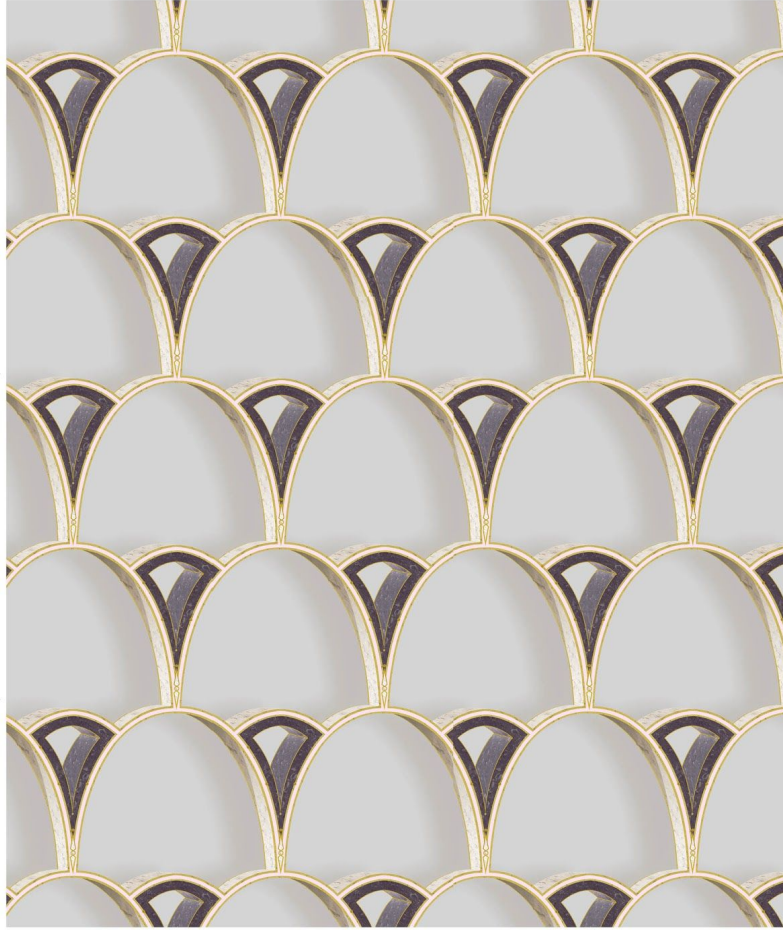

KIT MILES

IMAGE DISPLAYS TWO WIDTHS

Design Name	Tiber Archways
Product Code	8941 9001
Colour	Plum over Light Pink
Repeat	W 52 cm / H 82 cm Block (20.5 x 32.3 inches)
Roll size	Sold by 10m roll (10.9 yards)
Care	Spongeable 
EU Fire rating	EN 13501-01:2007-Bs2,d0
Composition	8941 Matt coated non-woven
Weight	180 gsm