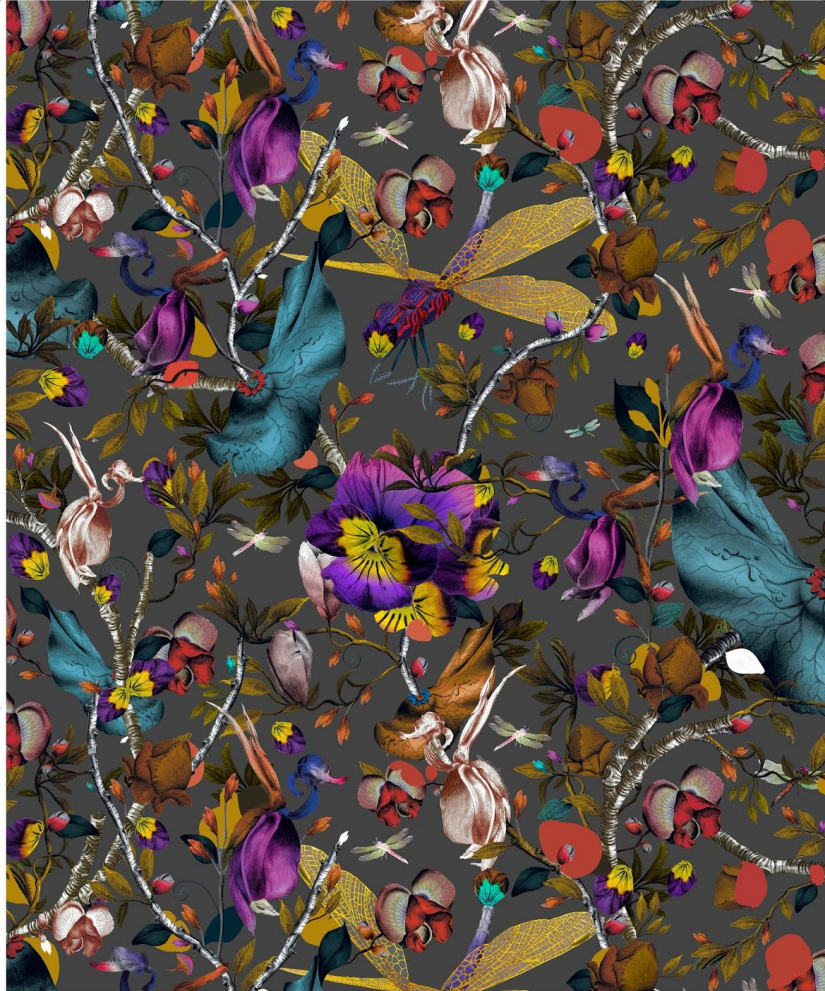

# KIT MILES

IMAGE DISPLAYS A SUPERWIDE PRODUCT

Design Name	Biophillia
Product Code	8941 2003
Colour	Dark Slate
Repeat	W 145 cm / H 120 cm   Half Drop (57 x 47.2 inches)
Roll size	Sold by 10m roll (10.9 yards)
Care	Spongeable 
EU Fire rating	EN 13501-01:2007-Bs2,d0
Co-ordinating fabric	BIO 2003
Composition	8941 Matt coated non-woven
Weight	180 gsm