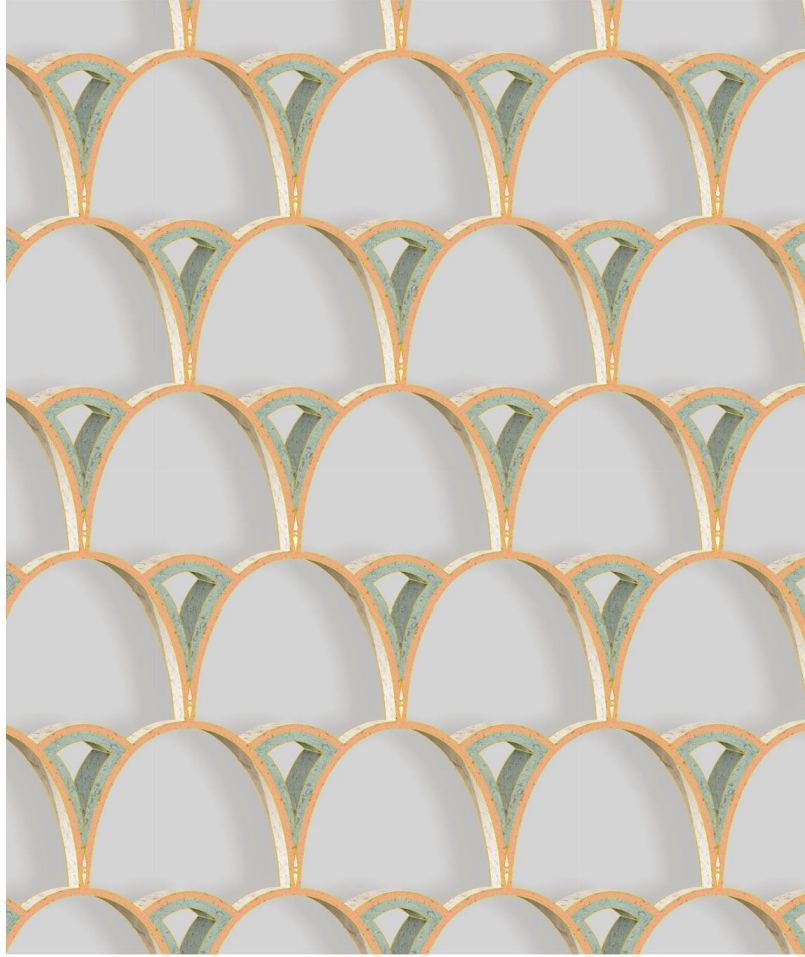

KITMILES

IMAGE DISPLAYS TWO WIDTHS

Design Name	Tiber Archways
Product Code	8941 9003
Colour	Peach with Emerald Green
Repeat	W 52 cm / H 82 cm Block (20.5 x 32.3 inches)
Roll size	Sold by 10m roll (10.9 yards)
Care	Spongeable 
EU Fire rating	EN 13501-01:2007-Bs2,d0
Composition	8941 Matt coated non-woven
Weight	180 gsm